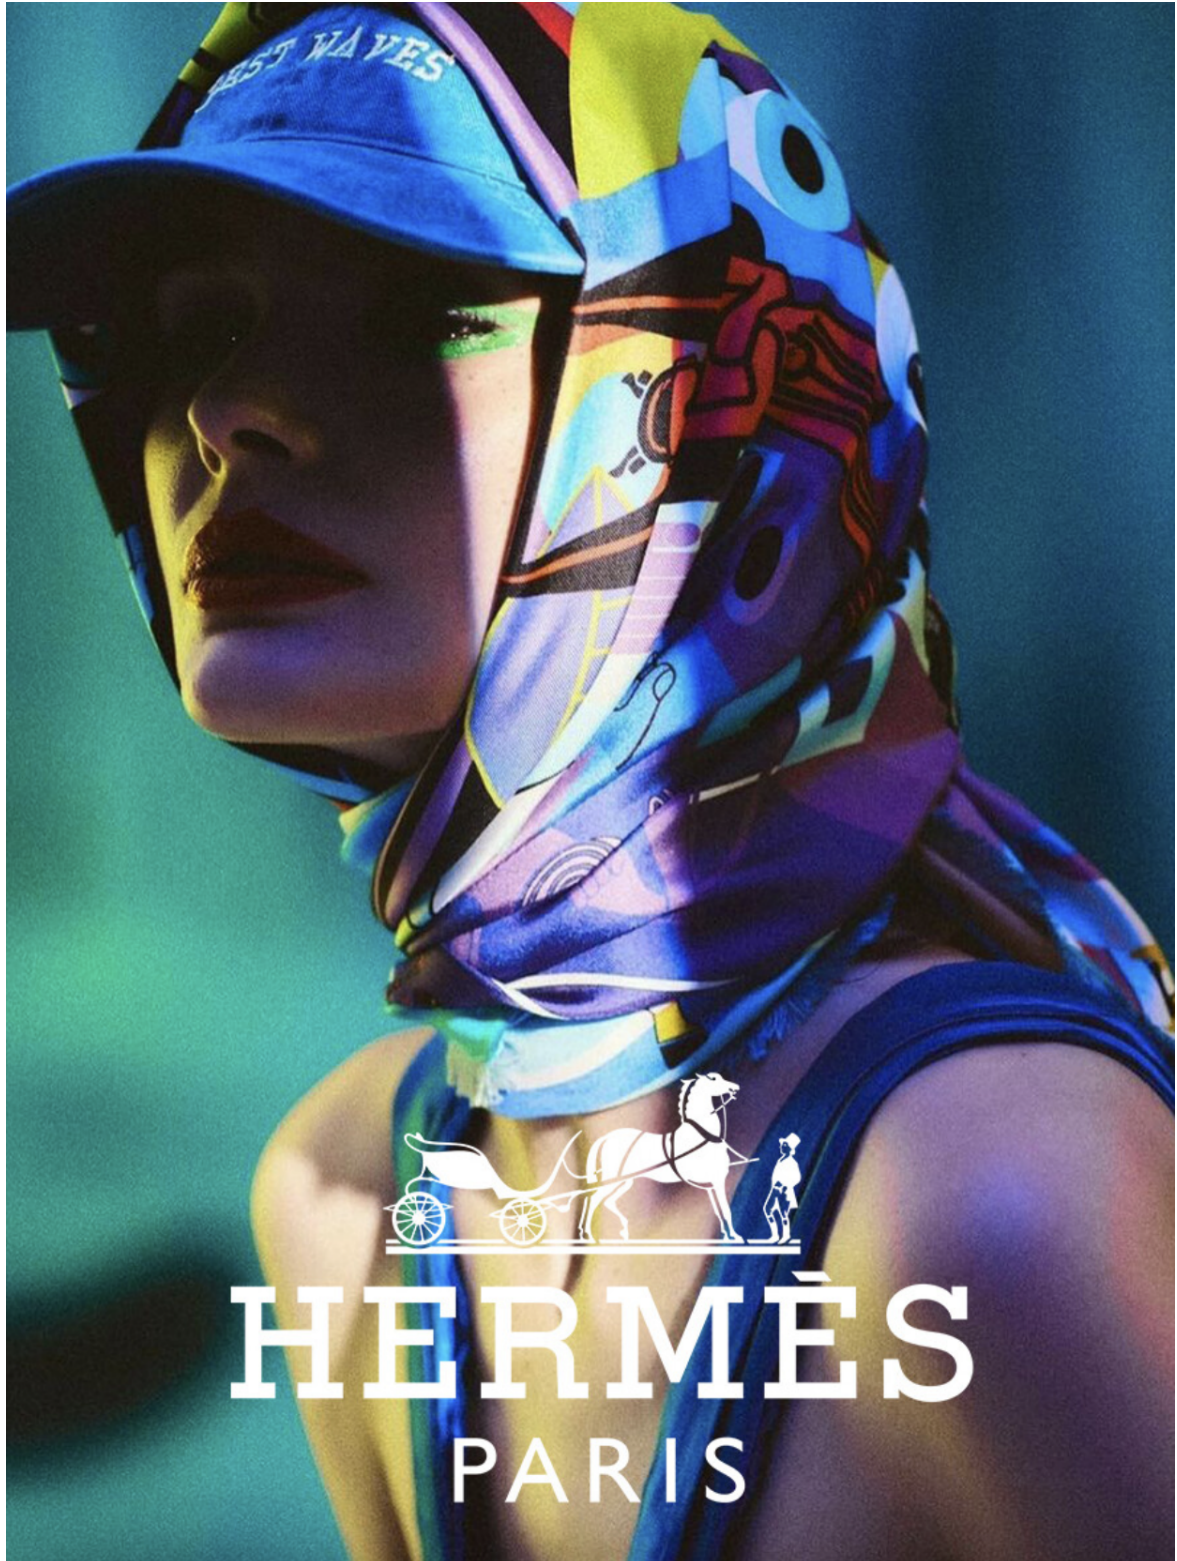

BEATA GRABOWSKA

height 176 cm · bust 82 cm · waist 60 cm · hips 90 cm · dress 36
shoes size 40 · hair brown · eyes brown